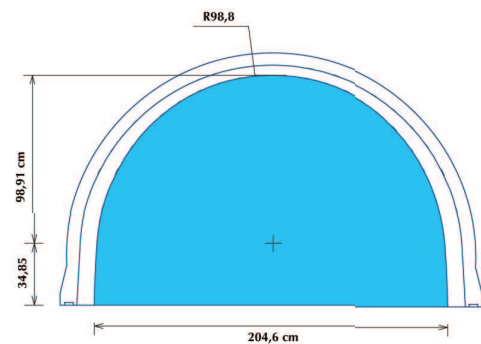

OPÉRA 150

STAIRS FOR INGROUND SWIMMING POOL

Especially designed for 1,50 m height swimming pools, Opéra 150 prioritises safety, comfort and design. Its spacious steps designed on the whole width enable a safe access to the bath and allow everyone younger and older, to access easily access to the swimming pool. Its soft lines and flared shapes will complete your swimming pool harmoniously.

Balneo kit in option.

PLAN VIEW

FRONT VIEW

Cover plan

Opéra model 2.5 metres - Height 1.50 m :

Inside width	Overall width	Depth	Height	Steps	Approx. Weight	Qty/pallet
2.24 m	2.50 m	1.39 m	1.50 m	4	89 kg	6

Colours :

White – Light blue - French Blue - Sand - Grey.

Available in metric and imperial sizes (Overall width only).

In order to benefit from our guarantee, please note that our stairs must be installed according to our instructions (see the installation plan in the screw pouch).