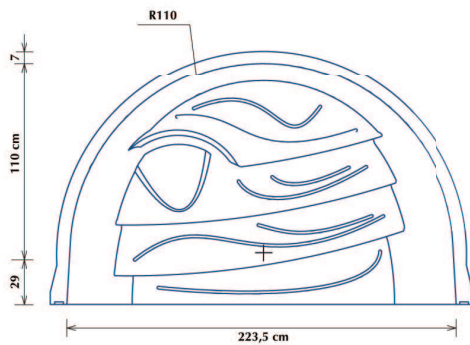

OPÉRA 150

STAIRS FOR INGROUND SWIMMING POOL

Especially designed for 1,50 m height swimming pools, Opéra 150 prioritises safety, comfort and design. Its spacious steps designed on the whole width enable a safe access to the bath and allow everyone younger and older, to access easily access to the swimming pool. Its soft lines and flared shapes will complete your swimming pool harmoniously.

Balneo kit in option.

PLAN VIEW

FRONT VIEW

Cover plan

Opéra model 2.5 metres - Height 1.50 m :

Inside width	Overall width	Depth	Height	Steps	Approx. Weight	Qty/pallet
2.24 m	2.50 m	1.39 m	1.50 m	4	89 kg	6

Colours :

White – Light blue - French Blue - Sand - Grey.

Available in metric and imperial sizes (Overall width only).

In order to benefit from our guarantee, please note that our stairs must be installed according to our instructions (see the installation plan in the screw pouch).