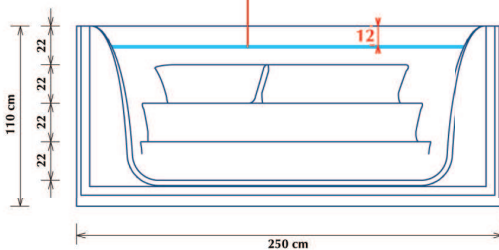

OPÉRA 150

STAIRS FOR INGROUND SWIMMING POOL

Especially designed for 1,50 m height swimming pools, Opéra 150 prioritises safety, comfort and design. Its spacious steps designed on the whole width enable a safe access to the bath and allow everyone younger and older, to access easily access to the swimming pool. Its soft lines and flared shapes will complete your swimming pool harmoniously.

Balneo kit in option.

PLAN VIEW

FRONT VIEW

Cover plan

Opéra model 2.5 metres - Height 1.50 m :

Inside width	Overall width	Depth	Height	Steps	Approx. Weight	Qty/pallet
2.24 m	2.50 m	1.39 m	1.50 m	4	89 kg	6

Colours :

White – Light blue - French Blue - Sand - Grey.

Available in metric and imperial sizes (Overall width only).

In order to benefit from our guarantee, please note that our stairs must be installed according to our instructions (see the installation plan in the screw pouch).