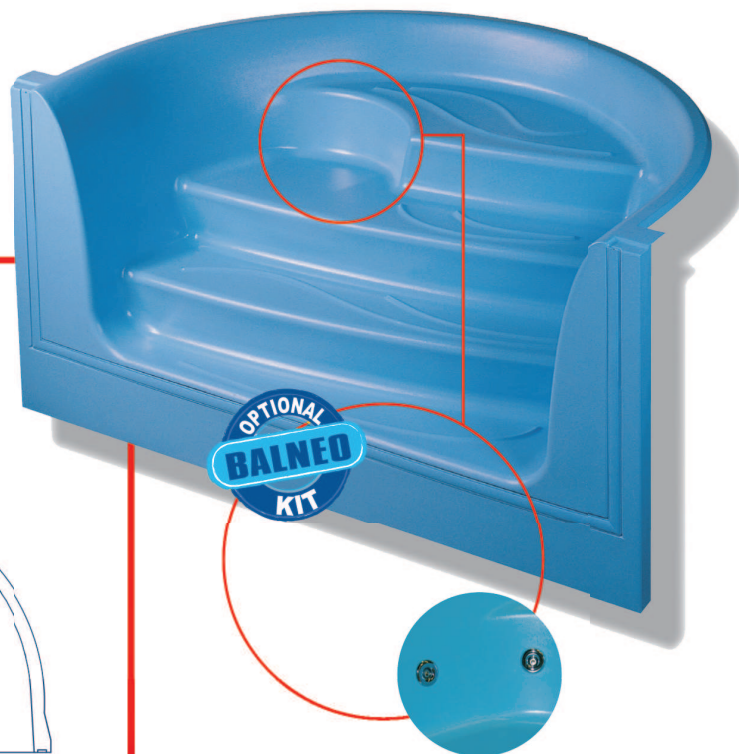

OPÉRA 150

STAIRS FOR INGROUND SWIMMING POOL

Especially designed for 1,50 m height swimming pools, Opéra 150 prioritises safety, comfort and design. Its spacious steps designed on the whole width enable a safe access to the bath and allow everyone younger and older, to access easily access to the swimming pool. Its soft lines and flared shapes will complete your swimming pool harmoniously.

Balneo kit in option.

PLAN VIEW

FRONT VIEW

Cover plan

Opéra model 2.5 metres - Height 1.50 m :

Inside width	Overall width	Depth	Height	Steps	Approx. Weight	Qty/pallet
2.24 m	2.50 m	1.39 m	1.50 m	4	89 kg	6

Colours :

White – Light blue - French Blue - Sand - Grey.

Available in metric and imperial sizes (Overall width only).

In order to benefit from our guarantee, please note that our stairs must be installed according to our instructions (see the installation plan in the screw pouch).