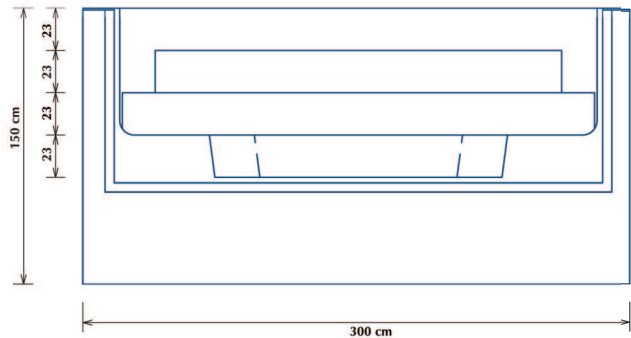

ROMAN

STAIRS FOR INGROUND SWIMMING POOL

PLAN VIEW

FRONT VIEW

Roman model 3 metres - Height 1.50 m :

Inside width	Overall width	Depth	Height	Steps	Approx. Weight	Qty/pallet
2.60 m	3.00 m	1.25 m	1.50 m	4	95 kg	5/7

Colours :

White - Light Blue - French Blue - Sand - Grey.

Height of the standard stair : 1.10 m (*optional : 1.06 m and 1.20 m).

Available in metric and imperial sizes (Overall width only).

In order to benefit from our guarantee, please note that our stairs must be installed according to our instructions (see the installation plan in the screw pouch).