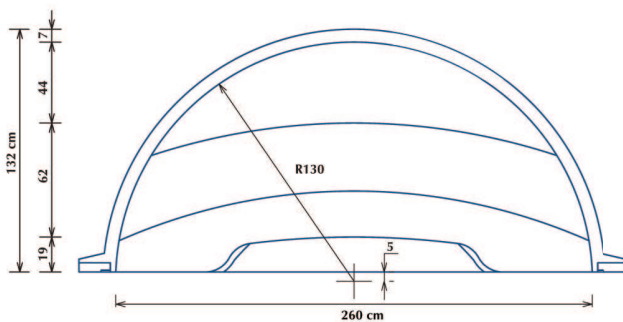

ROMAN

STAIRS FOR INGROUND SWIMMING POOL

PLAN VIEW

FRONT VIEW

Roman model 3 metres - Height 1.50 m :

Inside width	Overall width	Depth	Height	Steps	Approx. Weight	Qty/pallet
2.60 m	3.00 m	1.25 m	1.50 m	4	95 kg	5/7

Colours :

White - Light Blue - French Blue - Sand - Grey.

Height of the standard stair : 1.10 m (*optional : 1.06 m and 1.20 m).

Available in metric and imperial sizes (Overall width only).

In order to benefit from our guarantee, please note that our stairs must be installed according to our instructions (see the installation plan in the screw pouch).