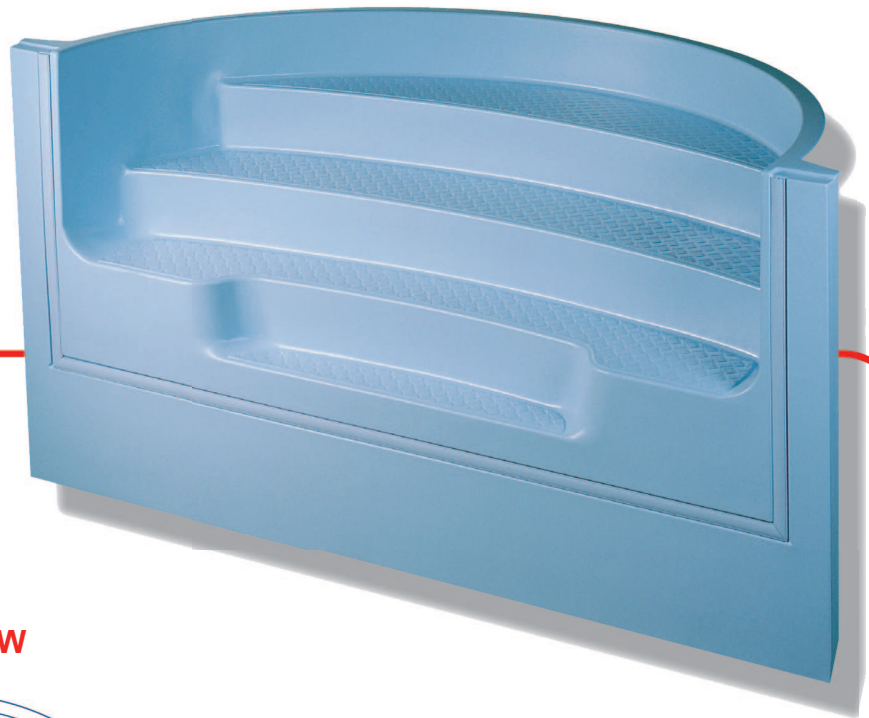

ROMAN

STAIRS FOR INGROUND SWIMMING POOL

PLAN VIEW

FRONT VIEW

Roman model 3 metres - Height 1.50 m :

Inside width	Overall width	Depth	Height	Steps	Approx. Weight	Qty/pallet
2.60 m	3.00 m	1.25 m	1.50 m	4	95 kg	5/7

Colours :

White - Light Blue - French Blue - Sand - Grey.

Height of the standard stair : 1.10 m (*optional : 1.06 m and 1.20 m).

Available in metric and imperial sizes (Overall width only).

In order to benefit from our guarantee, please note that our stairs must be installed according to our instructions (see the installation plan in the screw pouch).